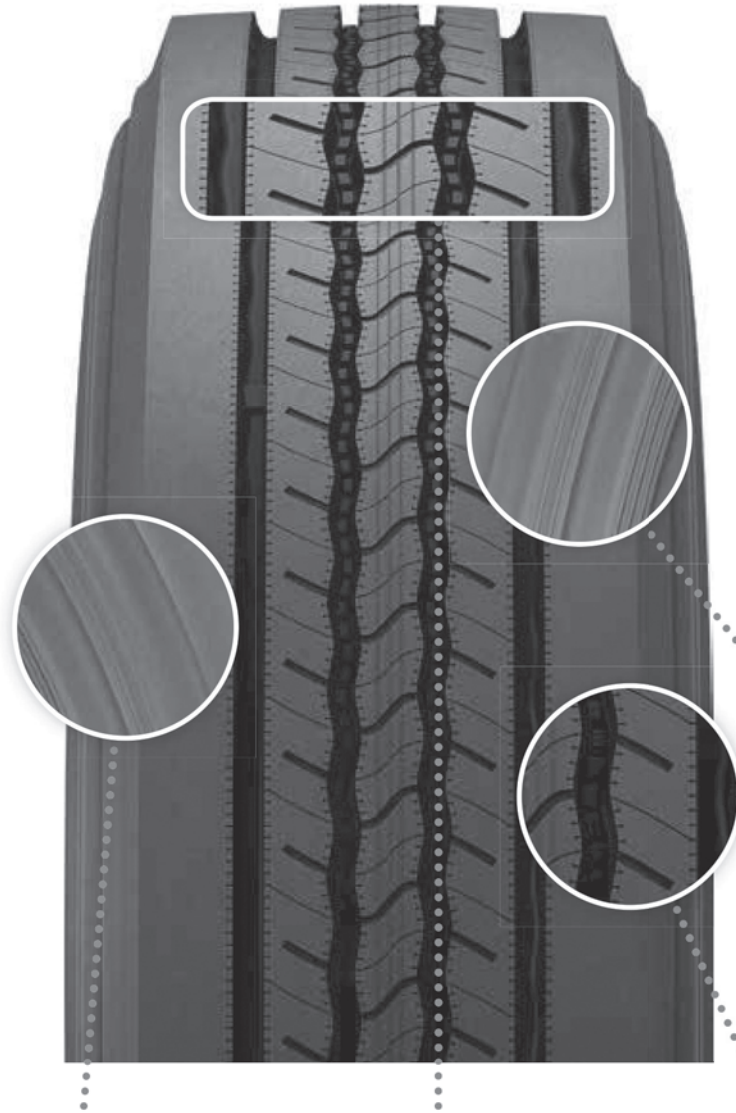

BRIDGESTONE DURAVIS™ R238

DESIGNED FOR PICKUP AND DELIVERY, REGIONAL AND LONG HAUL SERVICE

FEATURES AND BENEFITS

- Up to 17% treadwear improvement*
- Retreadable for long life
- Resists cuts and scrapes

THICK GAUGE SIDEWALL & DUAL SIDEWALL PROTECTORS

help make the tire more cut, chip and tear resistant

ALL-STEEL BODY PLY

provides heavy duty construction for rigorous driving conditions

NEWLY ENHANCED TREAD COMPOUND

Delivers up to 17% improved treadlife

REINFORCED STEEL CASING

contributes to being retreadable for long life