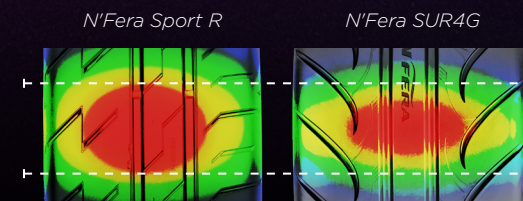

PICK THE SIDEWALL THAT FITS YOU BEST.

The Roadian ATX is available in two dynamic sidewall design options to compliment your vehicle and attitude. The dual sidewall design is more aggressive than the AT Pro predecessor without sacrificing a quiet ride.

**IMPROVED GRIP,
GREATER CONTROL**

Larger contact area for increased surface grip. Up by 4%.

THE LAPS DON'T LIE

We took the N'Fera Sport R to where it matters most — the track — and tested it against the SUR4G. The results speak for themselves.