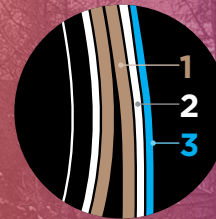

THEY LOOK AS GOOD AS THEY PERFORM.

The Roadian HTX2 is available in 2 Sidewall Design options to complement your vehicle and White Lettering in limited sizes.

THE ALL NEW

ROADIAN ATX

ALL TERRAIN

PUSHING ALL-TERRAIN PERFORMANCE TO A NEW LEVEL