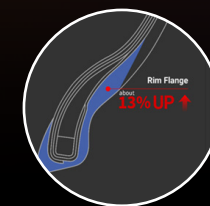

INCREDIBLE DURABILITY

Nexen's proven bead design and construction consists of an optimized Profile Bead Filler and Stiffer Rim Flange for increased overall rigidity and tire durability.

New Roadian HTX2